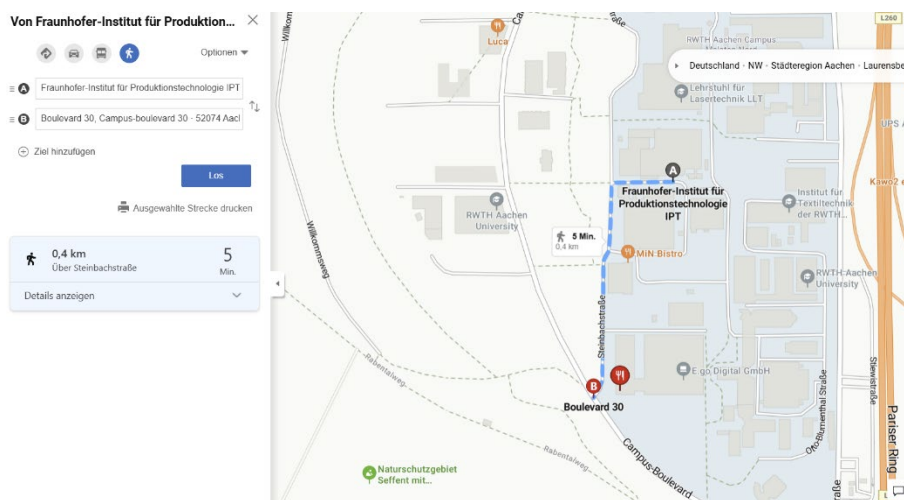

ACCESS INFORMATION FOR SMARTCOM2024 LUNCHES AND BANQUET  
(all included in the registration fee)

1) LUNCHES (both days)

Restaurant: Boulevard 30

Address: Campus Boulevard 30 52074 Aachen

Daily Lunch Menu:

Main: Meat/Pasta/Veggie

Beverage: Water/Softdrink

Access map (5mins walk):

2) BANQUET (Nov. 4 evening)

Restaurant: Elisenbrunnen Gastronomie GmbH & Co. KG

Address: Friedrich-Wilhelm-Platz 14 52062 Aachen

Banquet Menu: Dinner Buffet incl. 2 drinks per person

Access map (30mins via public transportation):